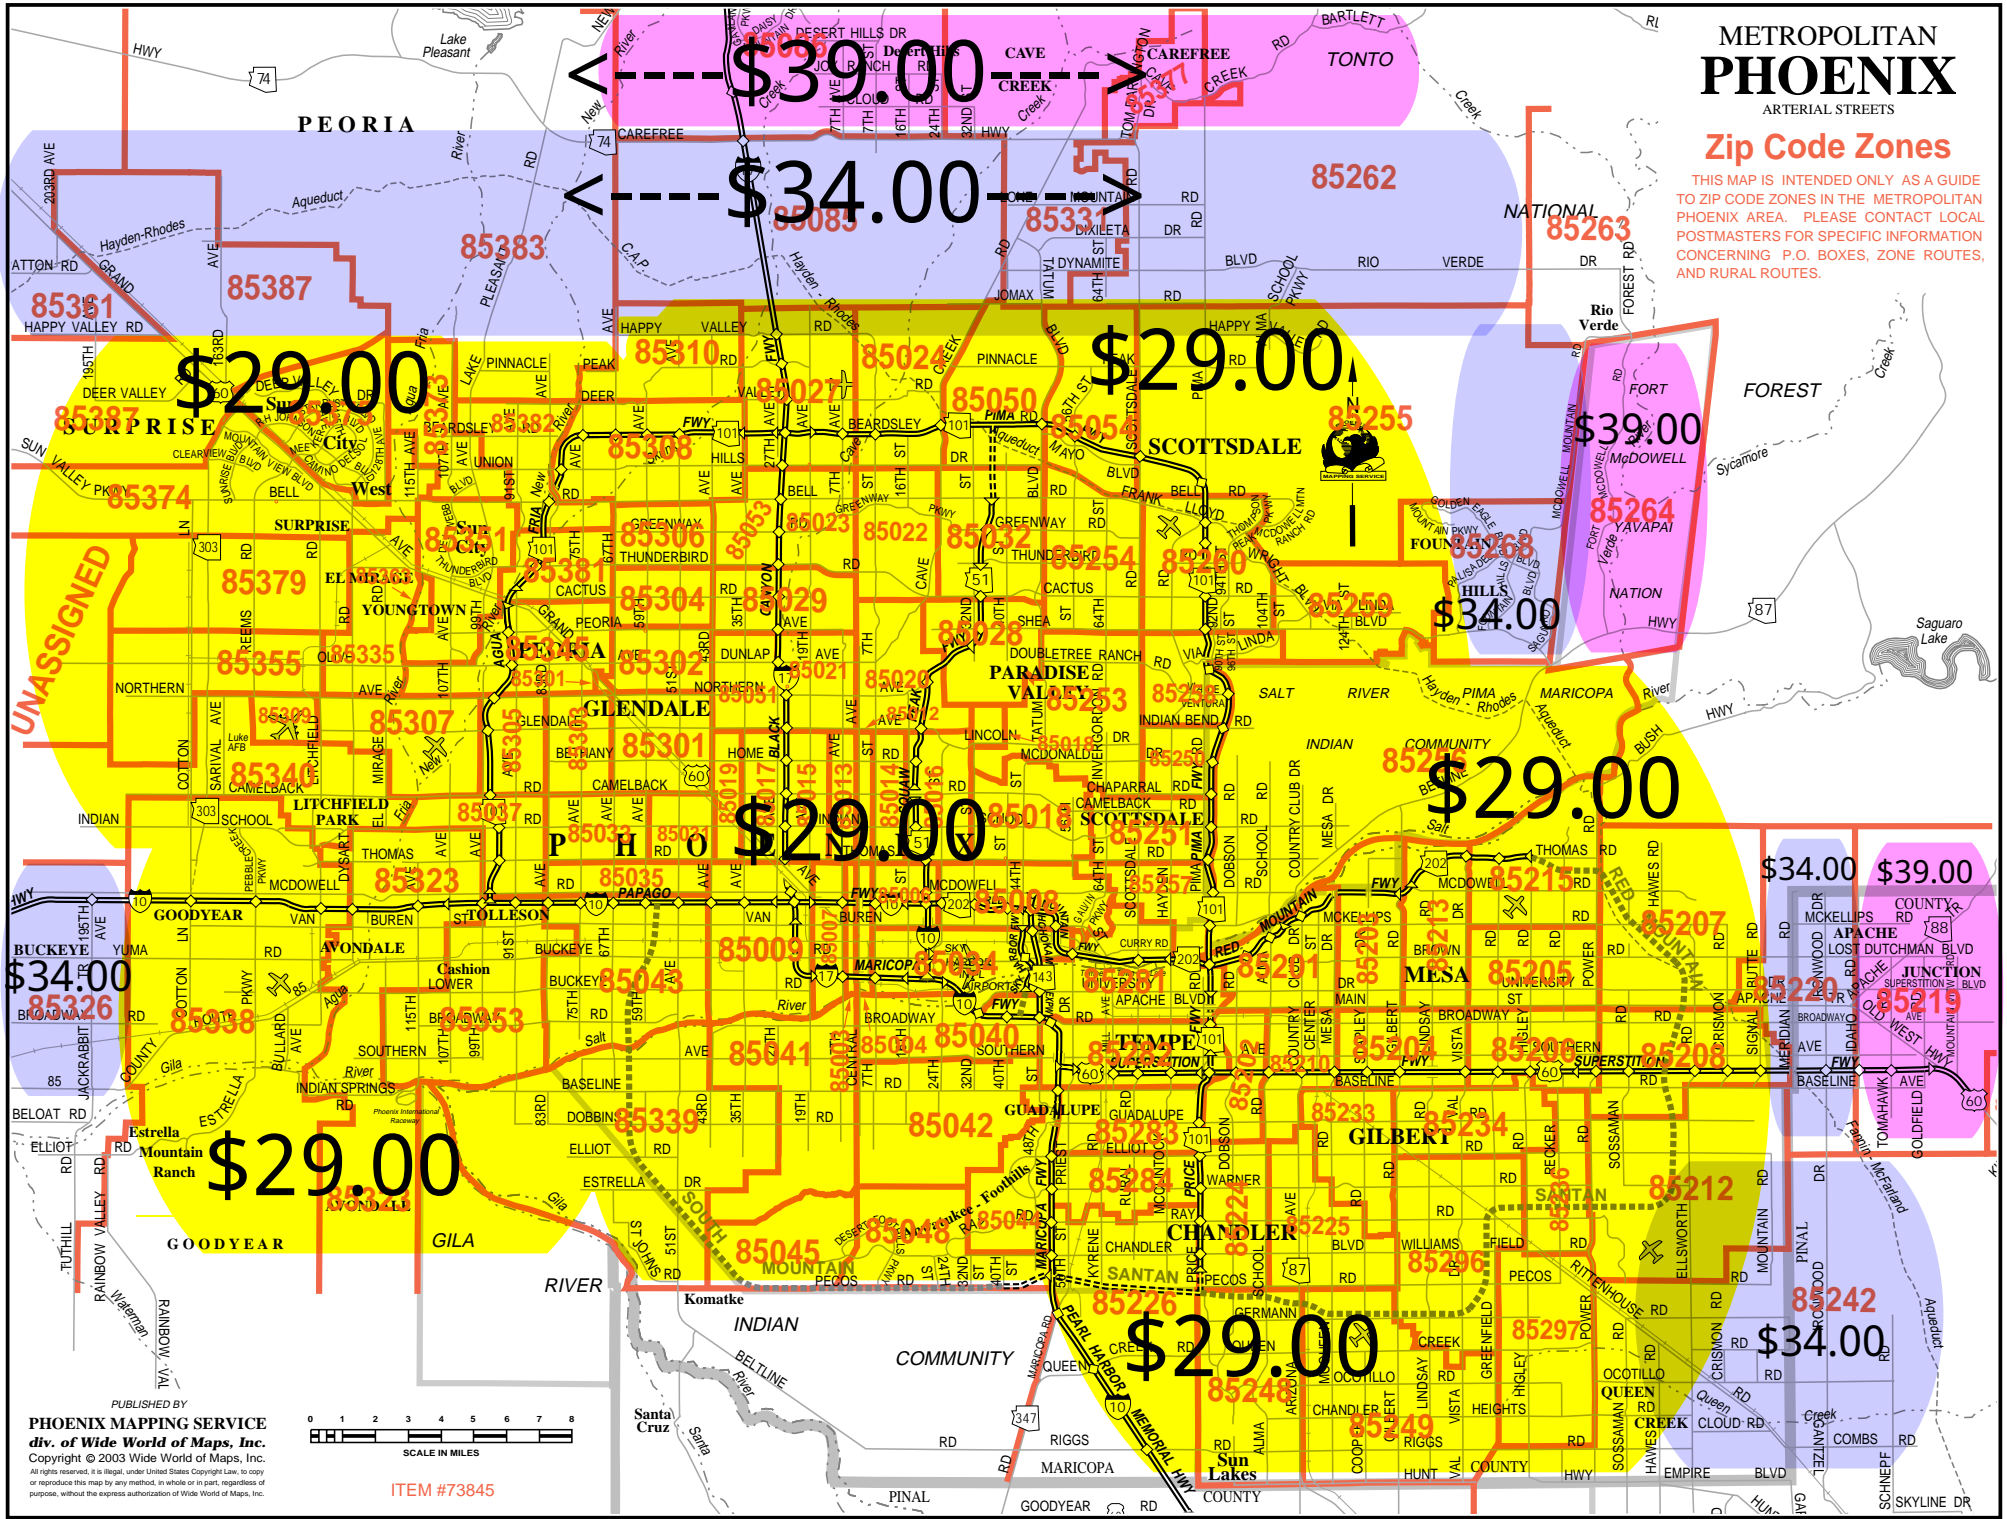

METROPOLITAN PHOENIX

ARTERIAL STREETS

Zip Code Zones

THIS MAP IS INTENDED ONLY AS A GUIDE TO ZIP CODE ZONES IN THE METROPOLITAN PHOENIX AREA. PLEASE CONTACT LOCAL POSTMASTERS FOR SPECIFIC INFORMATION CONCERNING P.O. BOXES, ZONE ROUTES, AND RURAL ROUTES.

ITEM #73845